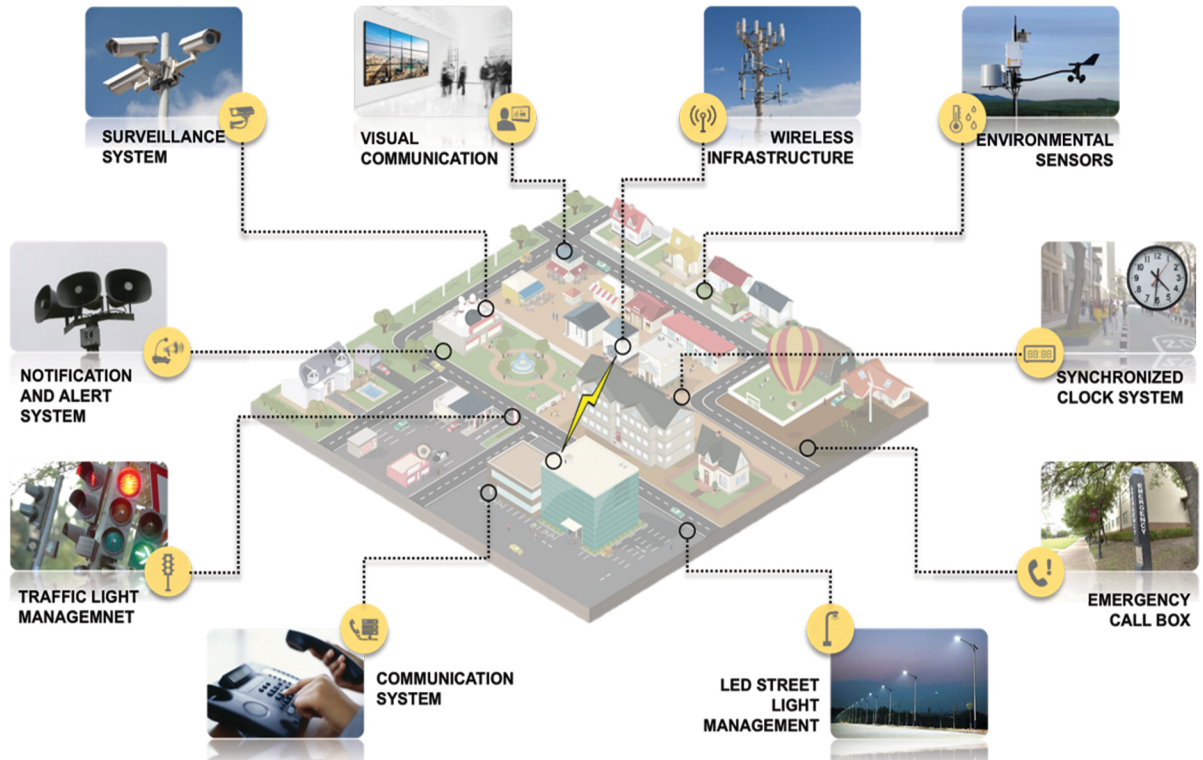

SEE

Generate precise views and awareness of a situation

HEAR

Receive clear and audible messages and information

SPEAK

Disperse information efficiently and effectively through AV communications

TOUCH

Monitor environmental sensors and remotely control power

COMMAND & CONTROL

Comspec's command center solution allows organizations to make timely decisions and execute coordinated response based on the critical information gathered. The solution also provides an efficient and effective means to alert and notify.