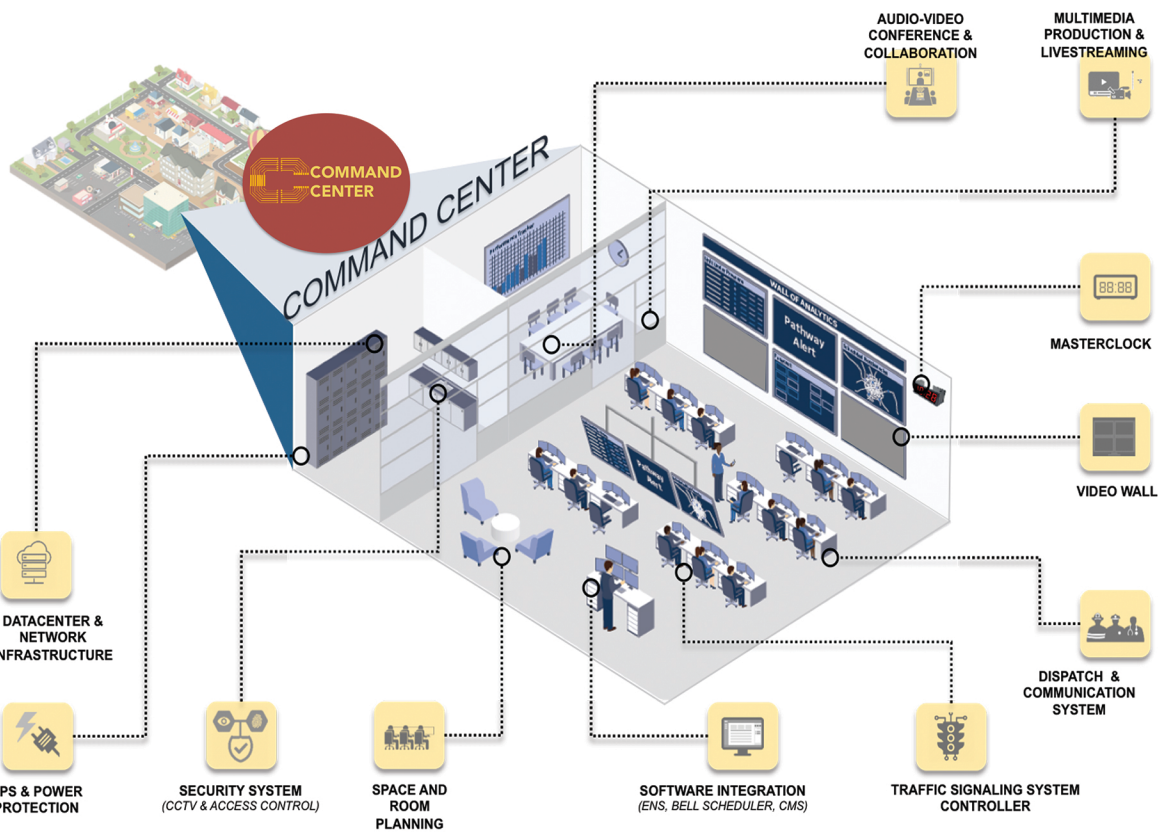

For more information, visit:
www.comspec.com.ph

Contact us at:
sales@comspec.com.ph
+63999 883 0738 / +63919 080 1310

Head Office:
#3 Catmon 1 St. Corner,
Magsaysay Avenue,
Naga City 4400
Tel. Nos.: (054) 884 1703
(054) 205 6535

Calamba Office &
Technology Experience Center:
4027 Maharlika/Turbina
Highway, Calamba City, Laguna