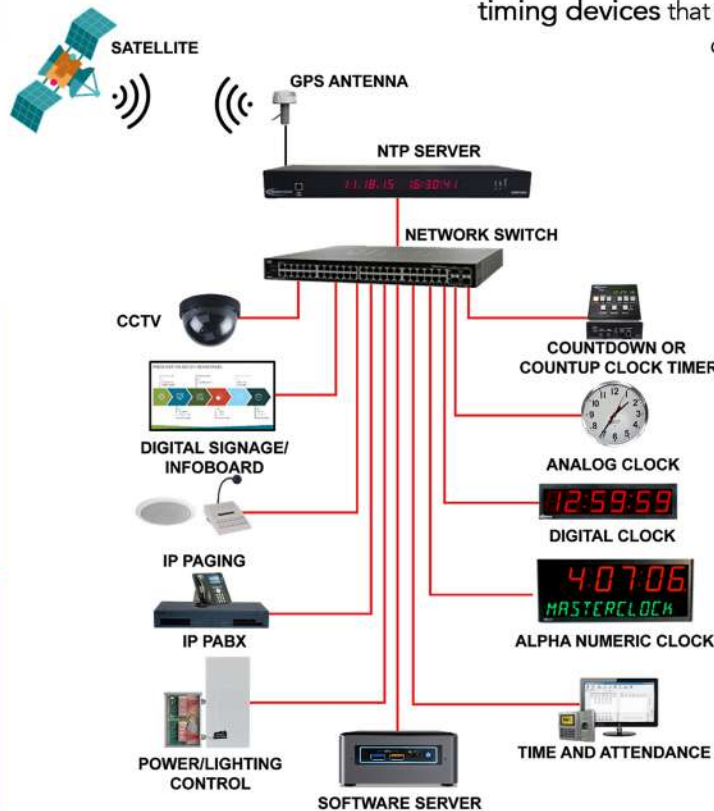

ACCURACY

The GMR series of master clock are powerful time & frequency servers that can reference and supply NTP, PTP, IEEE 1588, SMPTE, EBU, IRIG-B, & other timing protocols.
Serves time accurate to $\pm 15\text{ns}$ of UTC.

SYNCHRONIZATION

Synchronization improves the efficiency of operations.
Can support and synchronize the thousands of simultaneous NTP clients.

SECURITY

Offers Secure-Socket-Host (SSH) encryption and MD5 authentication for secure communications.
Alpha-numeric displays can project messages esp. in times of emergencies.

Military Aerospace Innovators Awards

2016 GOLD WINNER

Masterclock was honored with a Gold award from the Military and Aerospace Electronics Magazine for their development and implementation of the timing and countdown system at the Kennedy Space Center, NASA's rocket launch headquarters.

The President's "E" Award is the highest recognition any U.S. entity can receive for making a significant contribution to the expansion of U.S. exports.

PAGASA CERTIFIED

Masterclock has passed the comparison testing conducted by PAGASA in reference with the PAGASA Time Scale System.