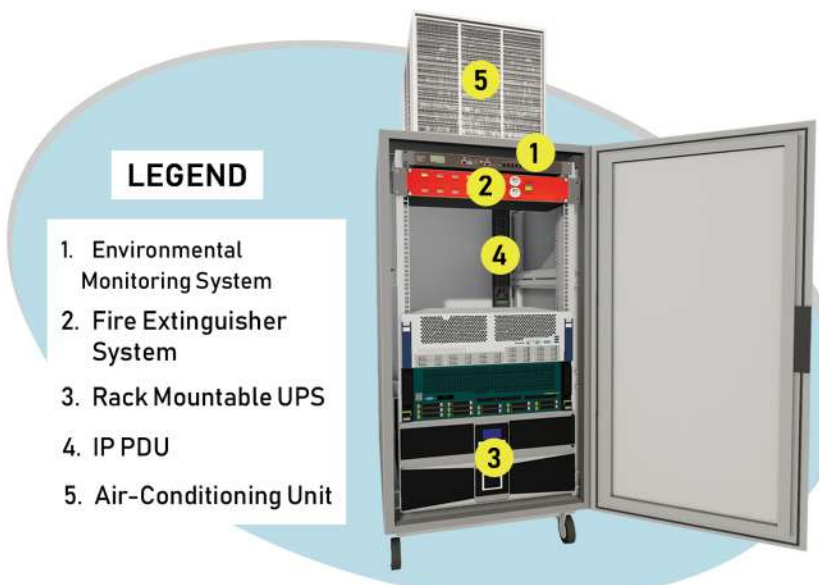

IT / Network / Cyber / Endpoint Security to detect and protect against future threats

Physical security to ensure no tampering, prevention from damage, and controlled access

NTP clock synchronize and provide accurate time for all connected systems

LEGEND	
1	RACKS / CABINETS / RACEWAY / CABLE MANAGEMENT
2	POWER BACK-UP PROTECTION 2a. POWER DISTRIBUTION UNIT (PDU) 2b. UNINTERRUPTIBLE POWER SUPPLY (UPS) 2c. TRANSIENT VOLTAGE SURGE SUPPRESSOR (TVSS) / LIGHTNING ARRESTER 2d. GROUNDING / BONDING 2e. INVERTER 2f. GENERATOR 2g. BATTERY BANK
3	PRECISION AIR CONDITIONING UNIT (PACU)
4	FIRE SUPPRESSION
5	PHYSICAL SECURITY 5a. ACCESS CONTROL 5b. CCTV 5c. INTERCOM / PAGING
6	ENVIRONMENTAL MONITORING / VESDA
7	NTP CLOCK

## MICRO DATA CENTER

LEGEND	
1.	Environmental Monitoring System
2.	Fire Extinguisher System
3.	Rack Mountable UPS
4.	IP PDU
5.	Air-Conditioning Unit

- Can be controlled remotely
- Cost effective, energy efficient data center that can be deployed rapidly
- Portable: can be installed on wheels making it easy for it to be moved to different locations
- Keeps mission critical data in secure environment, increases data and hardware protection and allows business continuity via integrated fire suppression and EMS systems
- Suitable for standardized deployment for branch offices / remote hubs
- Can be used for disaster recovery
- Also suitable for SMEs