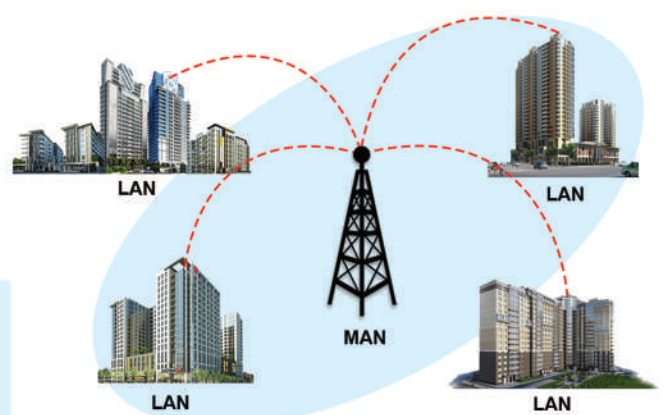

Structured Cabling (SC) / Outside Plant (OSP) / Fiber Optic Cabling (FOC) / Wireless Infrastructure Solution

Comspec continues to adapt to what the market needs and requires as your one-stop provider for ICT, AV, and Safety and Security solutions. We deliver reliable network performance and connectivity, tailor-fit to your requirements.

SUBSYSTEMS KEY	
1	ENTRANCE FACILITY
2	EQUIPMENT ROOM
3	BACKBONE CABLING
4	TELECOMMUNICATIONS ROOM & ENCLOSURE
5	HORIZONTAL CABLING
6	WORK AREA

POINT TO POINT

POINT TO MULTIPOINT

METROPOLITAN AREA NETWORK