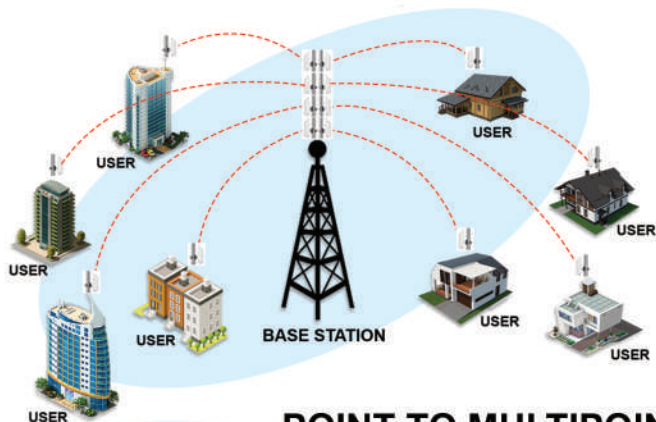

Structured Cabling (SC) / Outside Plant (OSP) / Fiber Optic Cabling (FOC) / Wireless Infrastructure Solution

Comspec continues to adapt to what the market needs and requires as your one-stop provider for ICT, AV, and Safety and Security solutions. We deliver reliable network performance and connectivity, tailor-fit to your requirements.

SUBSYSTEMS KEY	
1	ENTRANCE FACILITY
2	EQUIPMENT ROOM
3	BACKBONE CABLING
4	TELECOMMUNICATIONS ROOM & ENCLOSURE
5	HORIZONTAL CABLING
6	WORK AREA

POINT TO POINT

POINT TO MULTIPOINT

METROPOLITAN AREA NETWORK