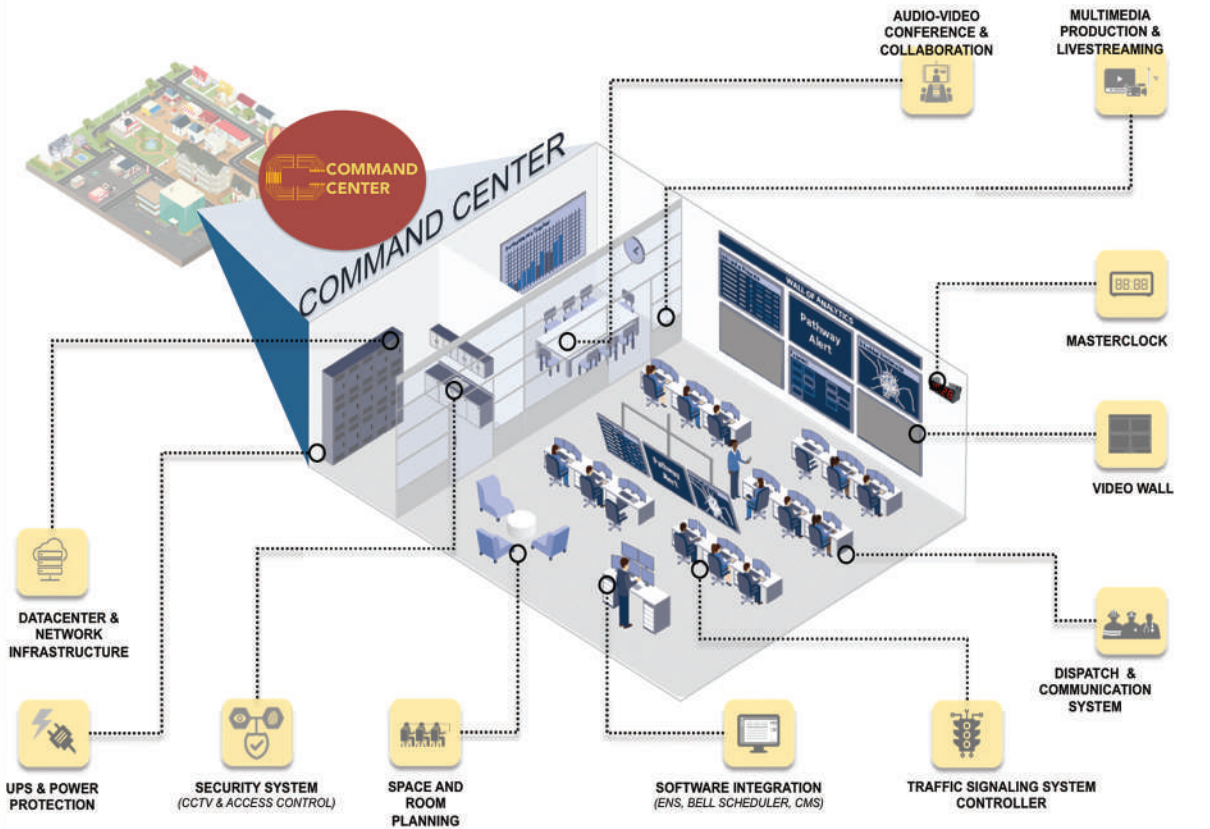

For more information, visit:
www.comspec.com.ph

Contact us at:
sales@comspec.com.ph
+63999 883 0738

Head Office:
#3 Catmon 1 St. Corner,
Magsaysay Avenue,
Naga City 4400
Tel. Nos.: (054) 884 1703
(054) 205 6535

Calamba Office &
Technology Experience Center:
4027 Maharlika/Turbina
Highway, Calamba City, Laguna