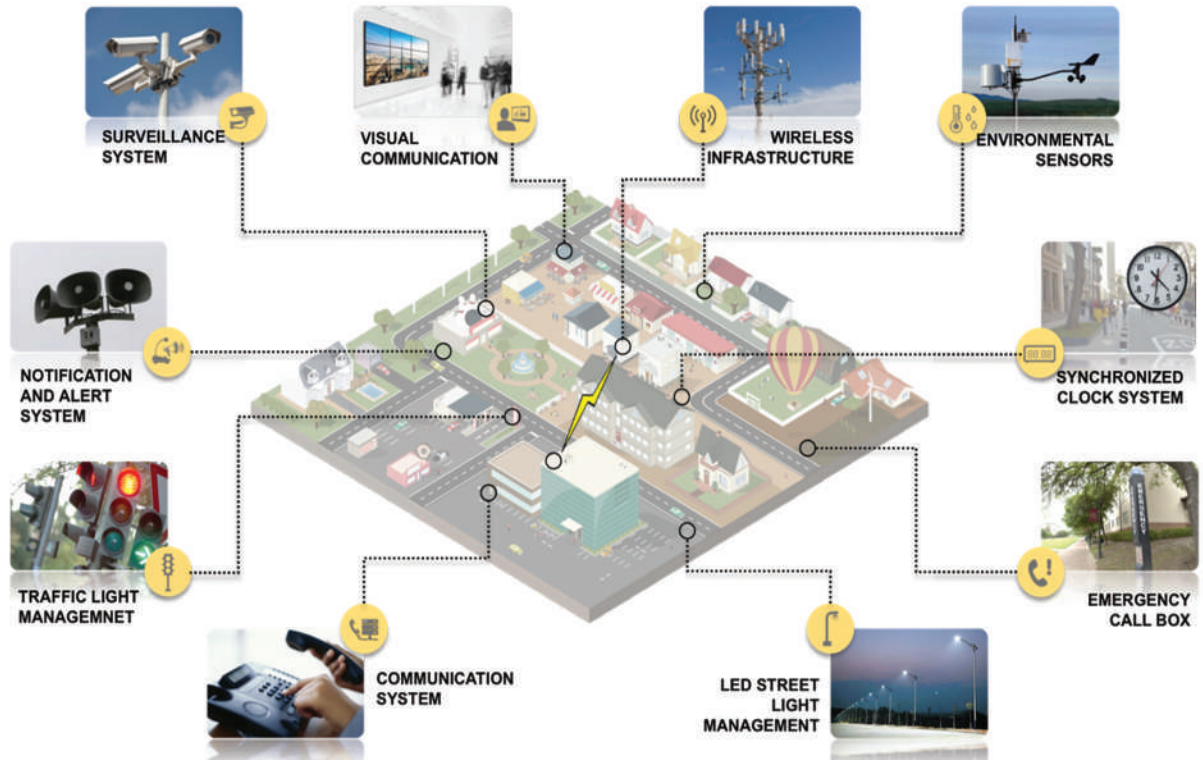

# SPEAK

Disperse information efficiently and effectively through AV communications

# TOUCH

Monitor environmental sensors and remotely control power

# COMMAND & CONTROL

Comspec's command center solution allows organizations to make timely decisions and execute coordinated response based on the critical information gathered. The solution also provides an efficient and effective means to alert and notify.